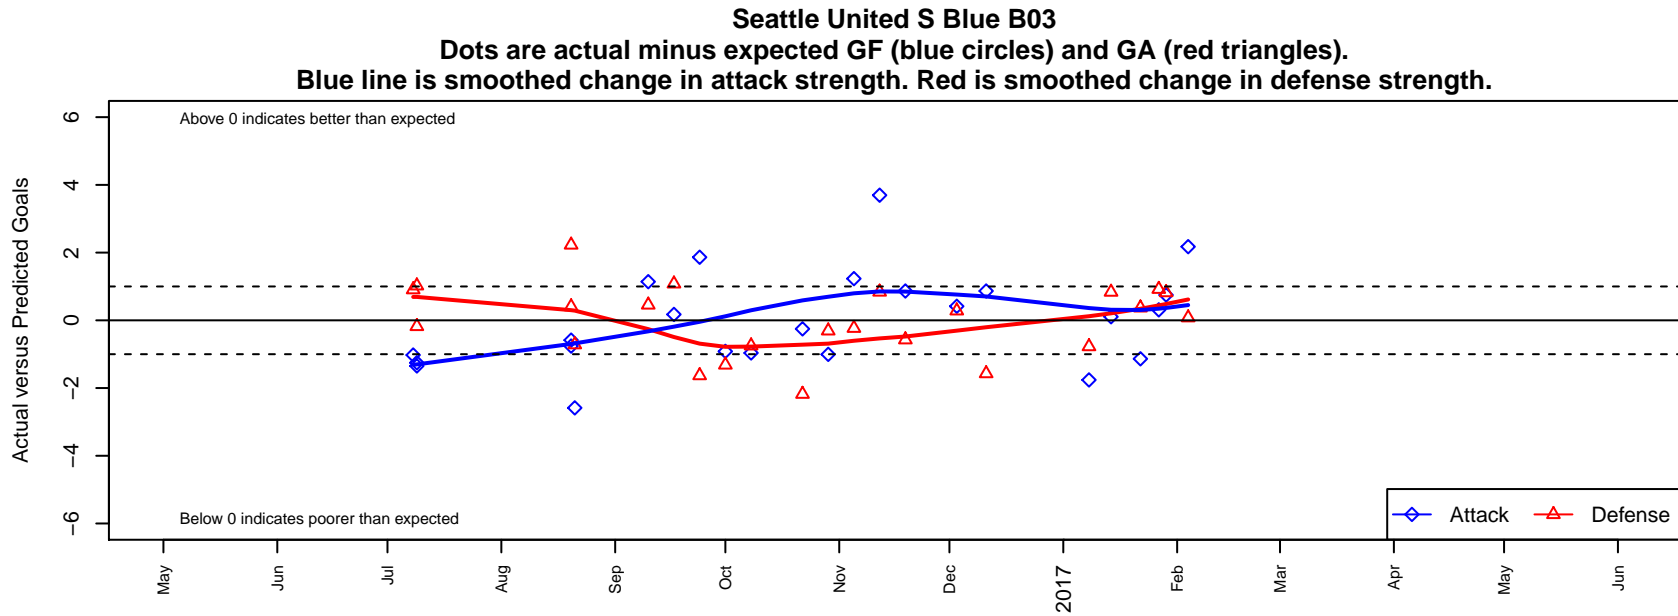

Seattle United S Blue B03

Seattle United Regional
 Seattle, WA
 B03 total strength=1152
 attack=4.85 defense=2.36
 fall league = NPSL Div 1 (03) U14
 notes= Aur 2016

alt names used:
 Seattle United South Blue B03
 Seattle United South B03 Blue
 Seattle United South Blue B03
 Seattle United South B03 Blue

Venues played:
 2016 Seattle United Cup BU14 Silver
 2016 Island Cup BU14 Gold
 2016 NPSL Division 1 (03) U14
 2016 Founders Cup B03 Div A

**attack and defense variance (black dot)
relative to other teams
and top 10 in region**