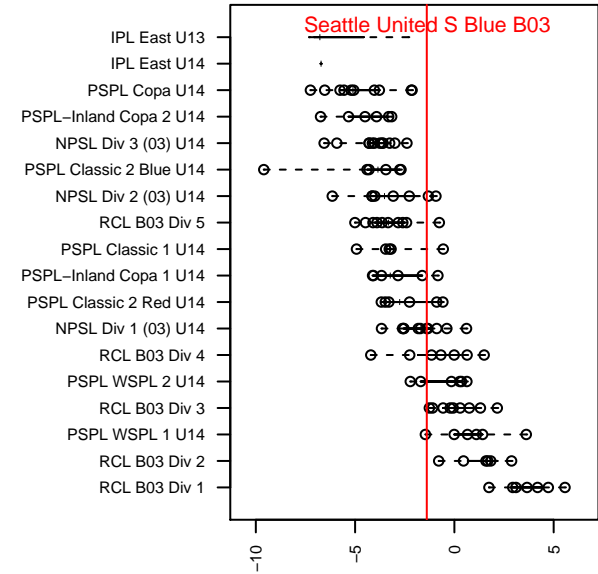

**attack and defense rating
relative to others at age
and all opponents in last 13 months**